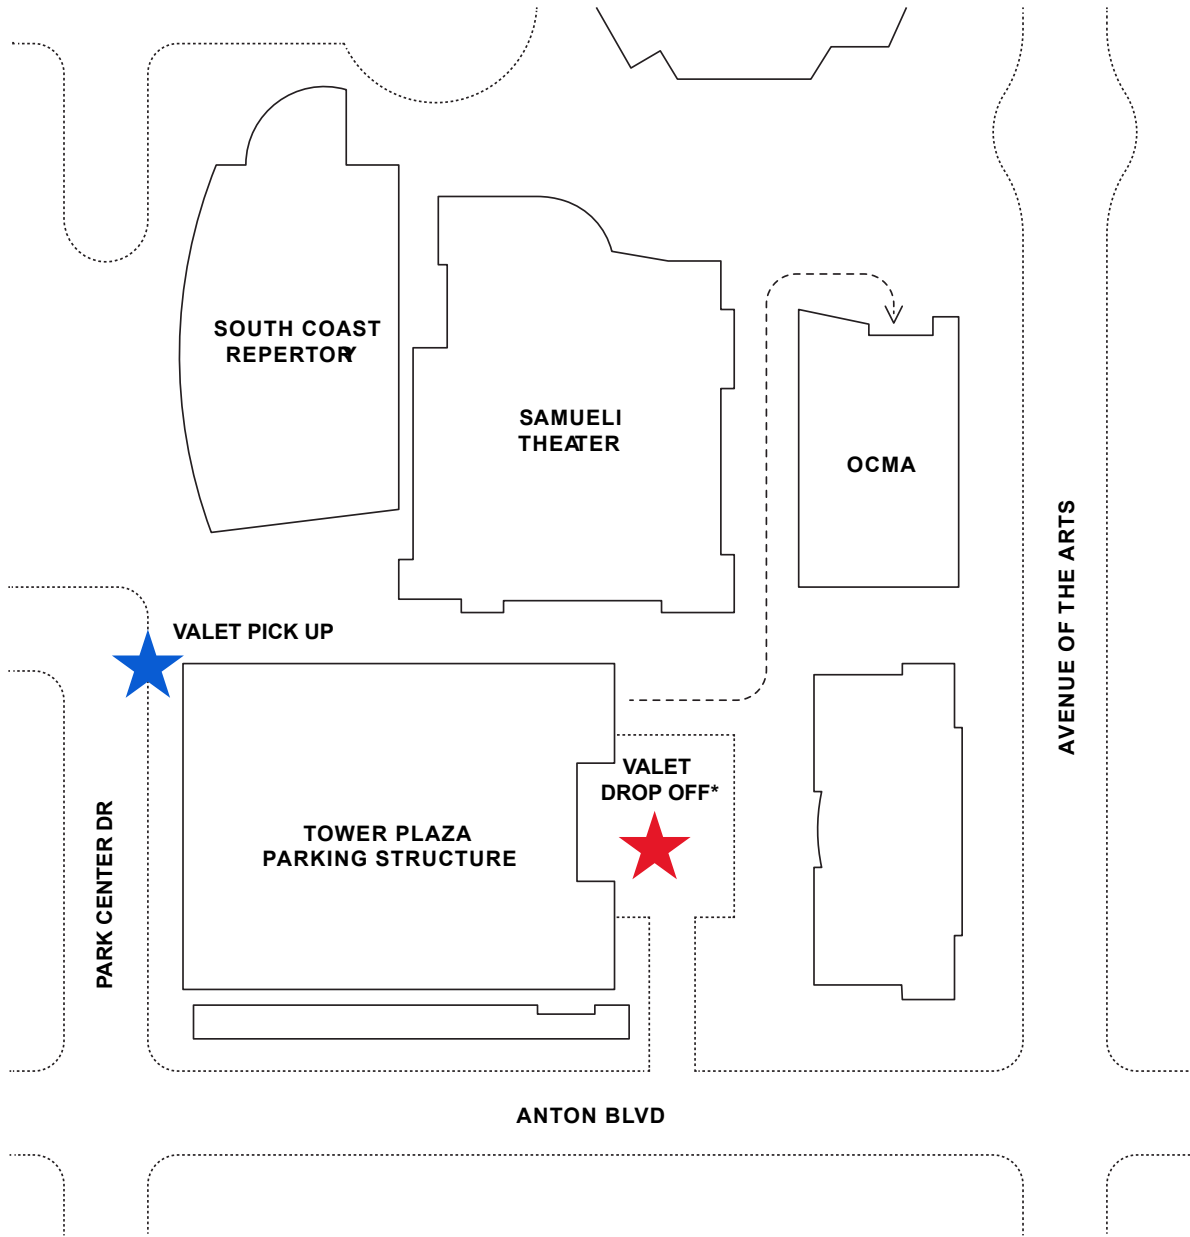

Parking

OCMA
ocma.art

Tower Plaza Parking Structure

602 Anton Boulevard
Costa Mesa, CA 92626

Please enter the valet *drop-off area located at 602 Anton Boulevard.

Complimentary valet parking will be provided for Hall of Fame guests. From the valet area, it is a short walk to the venue. Make your way between OCMA and the Samueli Theater toward the Segerstrom Plaza. Once you've reached the plaza, the entrance to the museum will be to your right.

Golf cart shuttles will also be available for guests needing assistance.

*Due to construction beginning at 6 PM, both valet drop-off and pick-up will take place at the valet pick-up location after 6 PM.