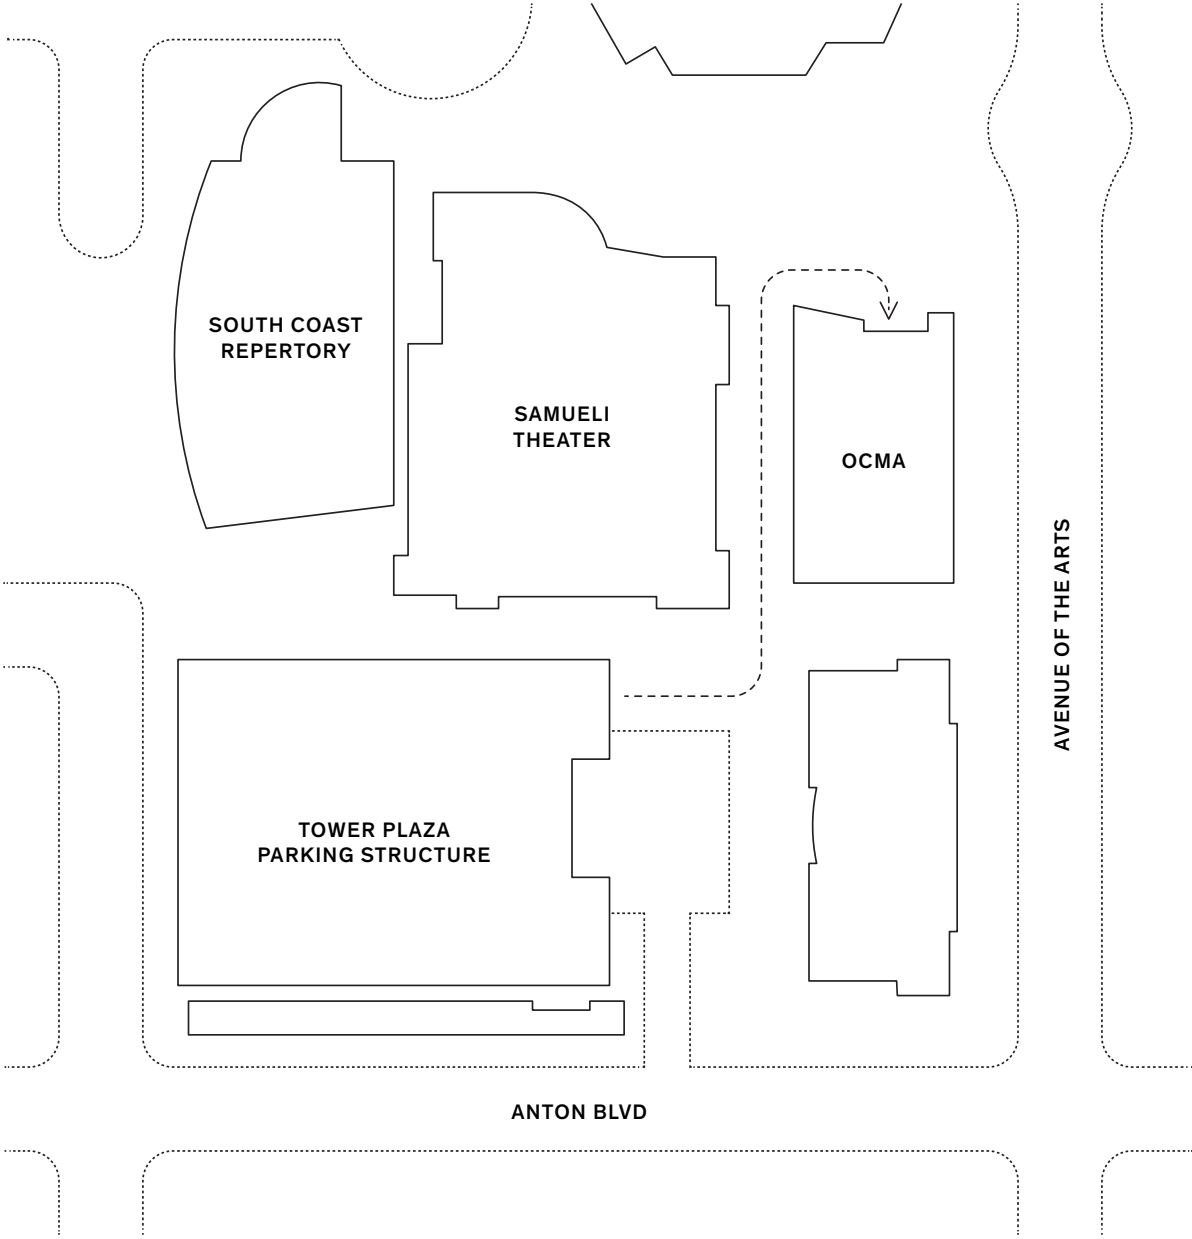

## Tower Plaza Parking Structure

602 Anton Boulevard  
Costa Mesa, CA 92626

Please park in the Tower Plaza Parking Structure at 602 Anton Boulevard. As you exit the parking structure turn left and make your way between OCMA and the Samueli theater. Once you've reached the Segerstrom Plaza, the entrance to the museum will be to your right.